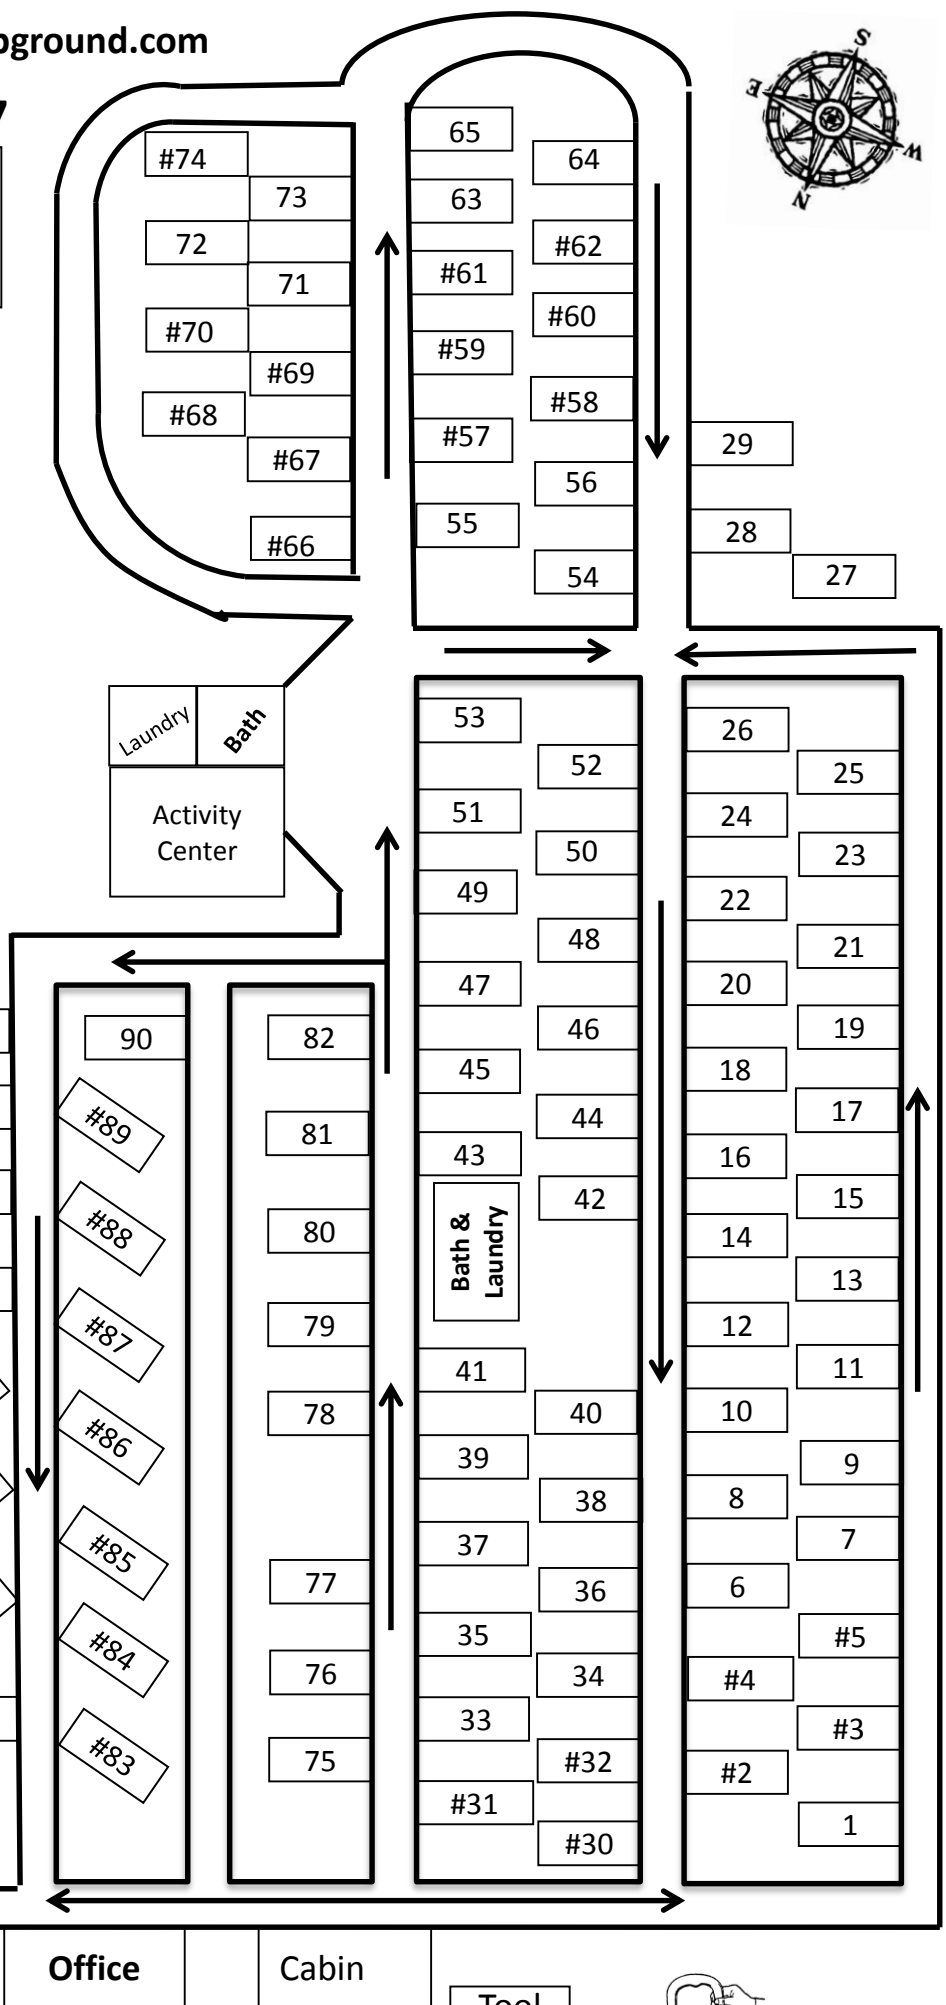

(828) 733 - 5057

Rental Sites (RV)
 △ Tent Sites

Dumpster

Dog Park

Dump Station

SPEED LIMIT 10

Storage

- R9
- R8
- R7
- R6
- R5
- R4
- R3
- R2
- R1
- C-8
- C-7
- C-6
- T-2
- T-1
- HMP
- C-5
- C-4
- #C-3
- #C-2
- Small Pavilion
- #C-1

Linville River