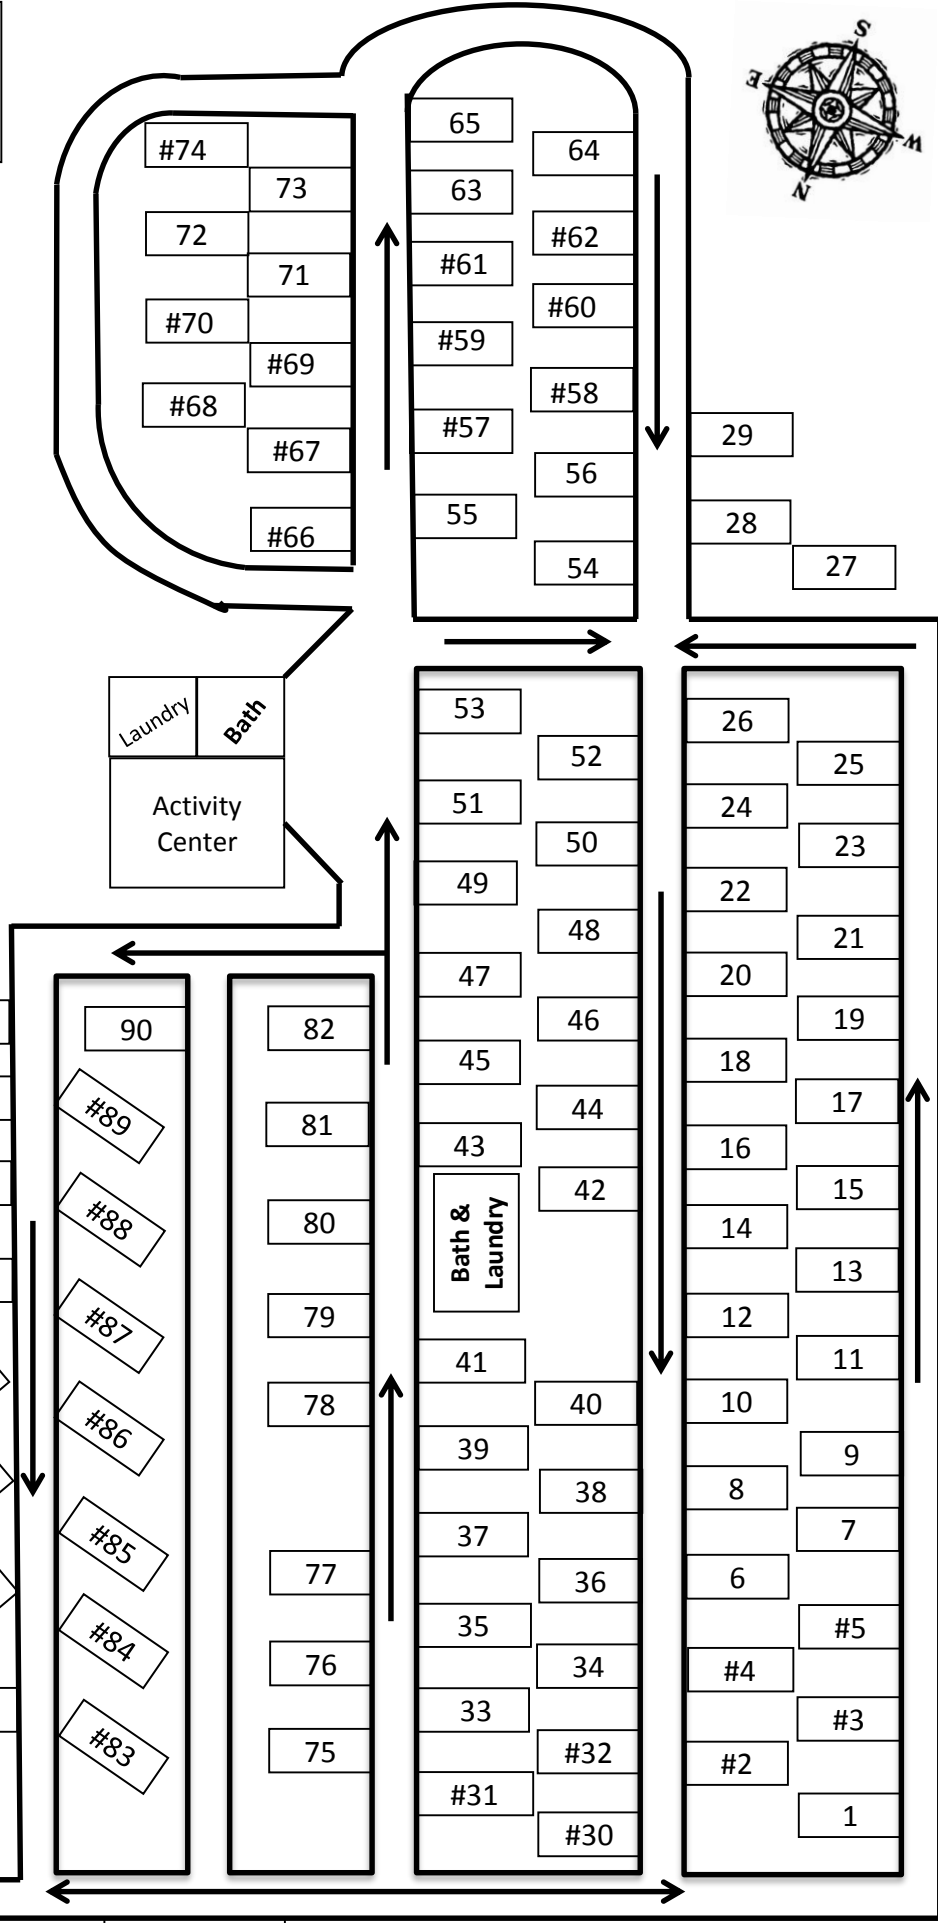

Rental Sites (RV)
 △ Tent Sites

Dump Station

SPEED LIMIT
10

Storage

Laundry Bath
 Activity Center

Office

Tool Shed

- R9
- R8
- R7
- R6
- R5
- R4
- R3
- R2
- R1
- C-8
- C-7
- C-6
- T-2
- T-1
- C-5
- C-4
- #C-3
- #C-2
- Small Pavilion
- #C-1

Linville River