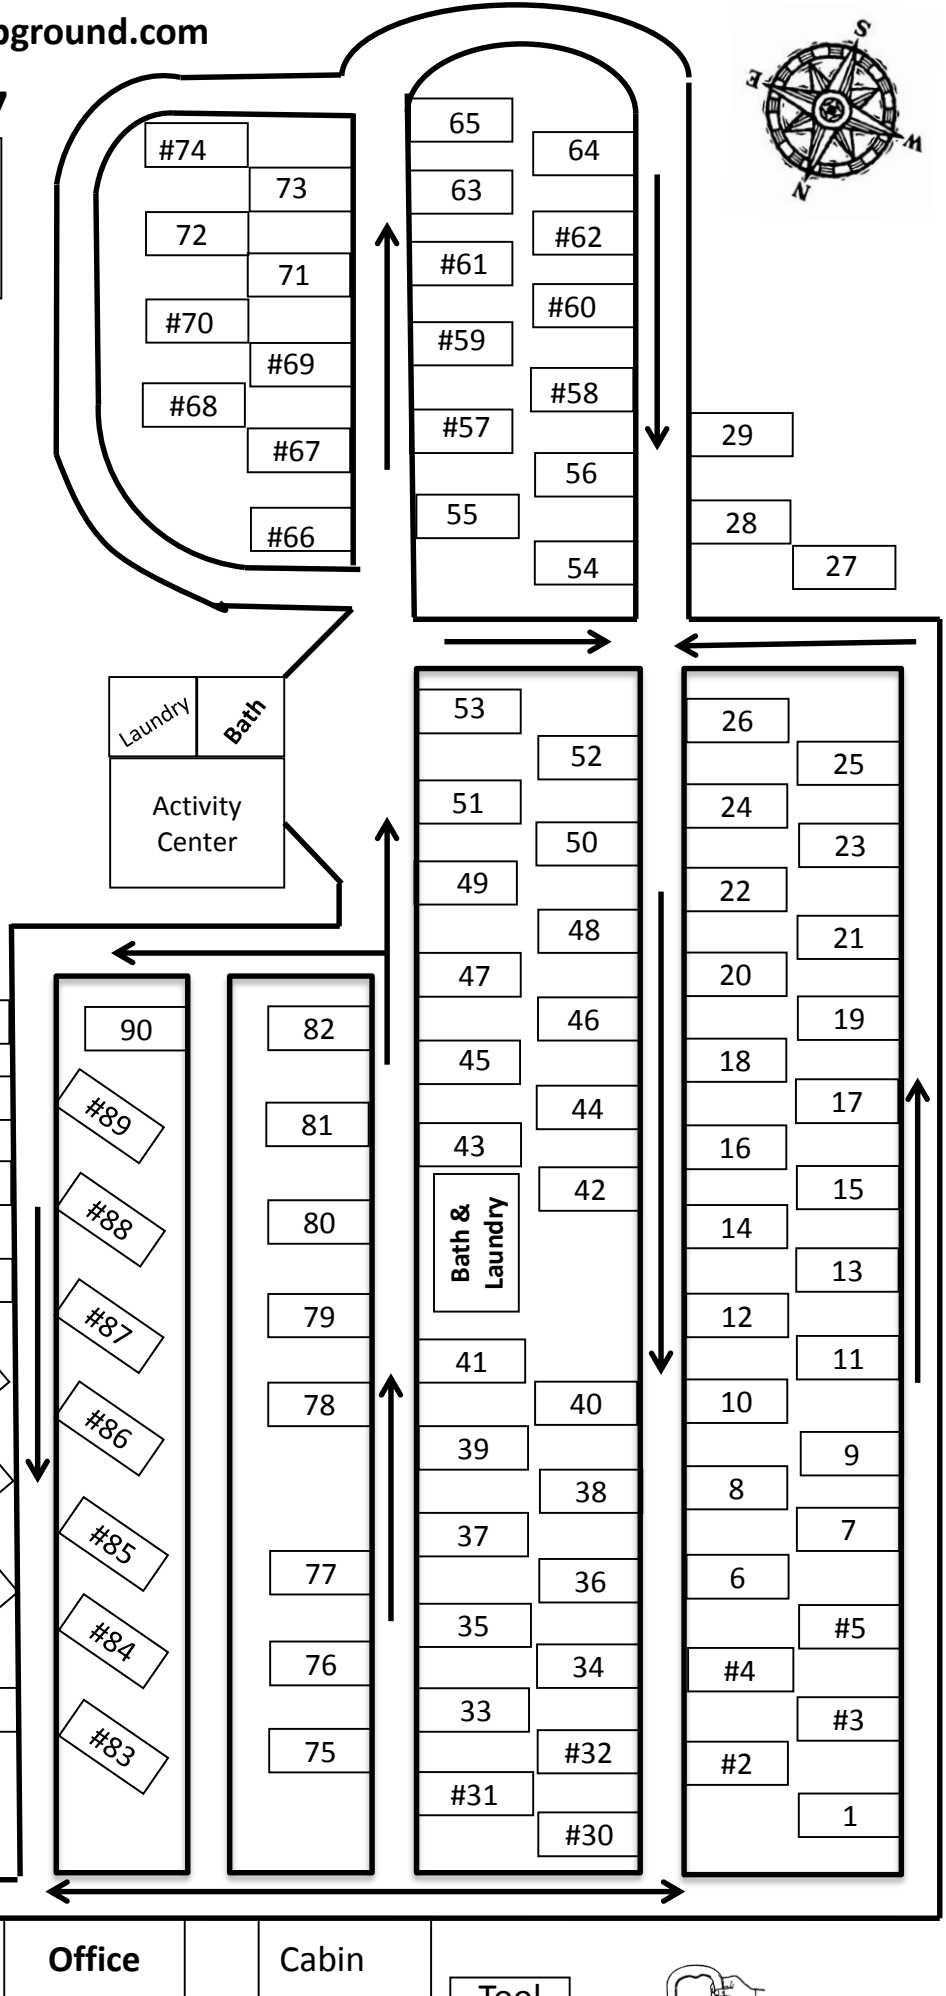

(828) 733 - 5057

Rental Sites (RV)
 △ Tent Sites

Dumpster

Dog Park

Dump Station

SPEED LIMIT 10

Storage

- R9
- R8
- R7
- R6
- R5
- R4
- R3
- R2
- R1
- C-8
- C-7
- C-6
- T-2
- T-1
- HMP
- C-5
- C-4
- #C-3
- #C-2
- Small Pavilion
- #C-1

Linville River